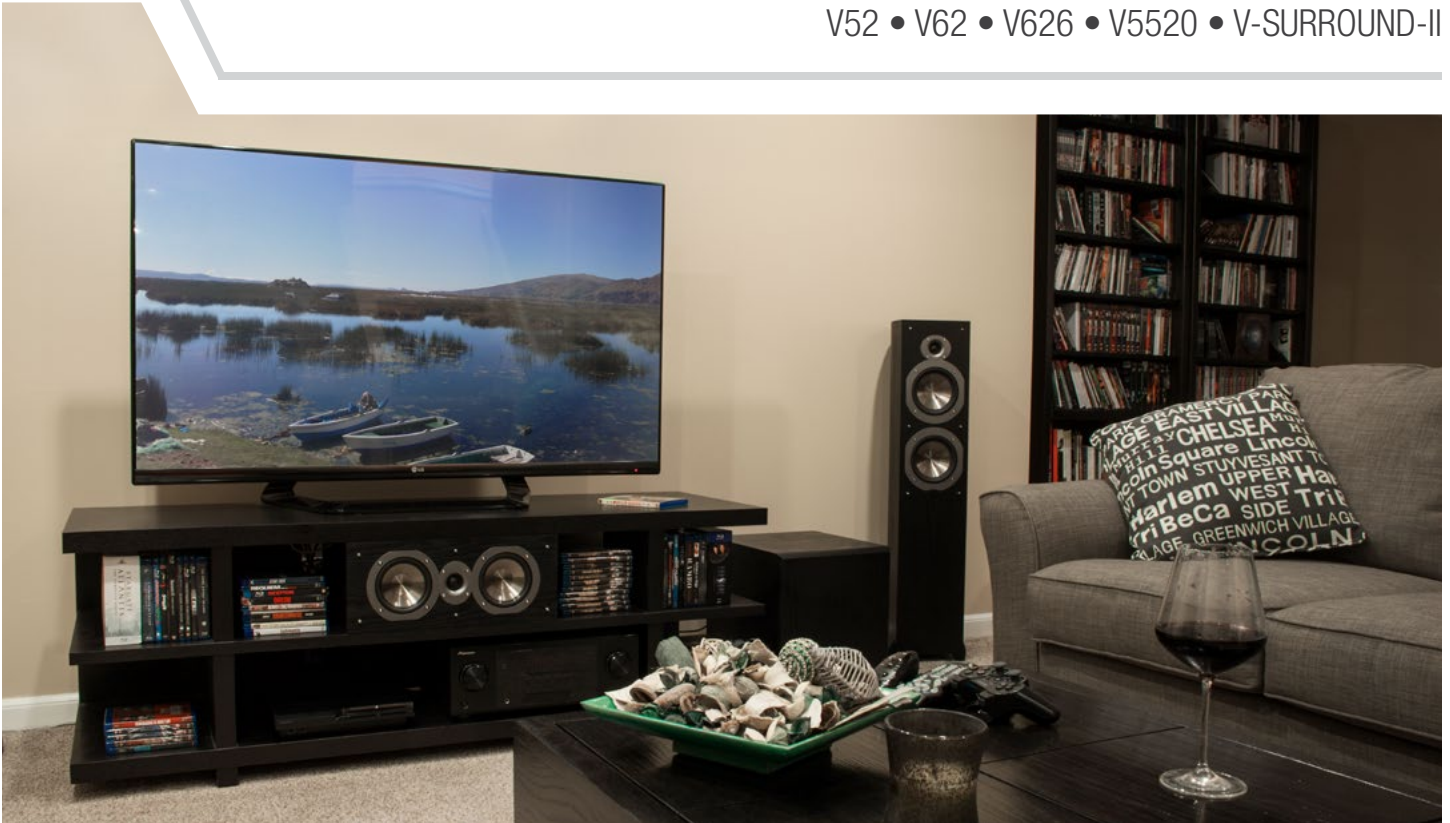

# PHASE VELOCITY

PHASE  
TECH  
MSE AUDIO

V52 • V62 • V626 • V5520 • V-SURROUND-II

Named for its stylish and streamlined exterior, the Phase Velocity series delivers incredibly accurate audio reproduction. The series includes bookshelf, tower, and surround models, providing a speaker for any need in any room.

An alluring speaker means nothing without sound quality to match. Simply put, these speakers sound just as stunning as they look. Phase Technology's patented soft dome tweeter reproduces silky smooth and defined high frequencies, making it the perfect complement to the VDT™ (Vapor Deposited Titanium) woofer that produces extraordinarily bass and mids. The VDT woofers are made of a very light weight, injection molded material with a titanium coating which allow it to produce extraordinary quick bass and crystal clear mids. Featuring PhaseTech's signature Absolute Phase® Crossovers, Phase Velocity speakers ensure that you will get incredible performance at an affordable price.

	V5520	V-Surround-II
DESCRIPTION	Dual 5.25" 2-Way LCR/Center Channel	5.25" 2-Way Switchable Bipole/Dipole Surround
TWEETER / MIDRANGE	1" Patented Synthetic Soft Dome	(2) 1" Patented Synthetic Soft Dome
WOOFER / BASS RADIATOR	5.25" Vapor Deposited Titanium w/ NBR Surround / 5.25" Vapor Deposited Titanium w/ NBR Surround	5.25" Vapor Deposited Titanium w/ NBR Surround
FREQUENCY RESPONSE	50 Hz - 20 kHz	60 Hz - 20 kHz
DIMENSIONS	7.4" H x 18" W x 8.53" D	9" H x 11.94" W x 4.5" D
GRILLE	Black Cloth	Black Cloth
COLOR	Black Ash Vinyl	Black Ash Vinyl or Satin White